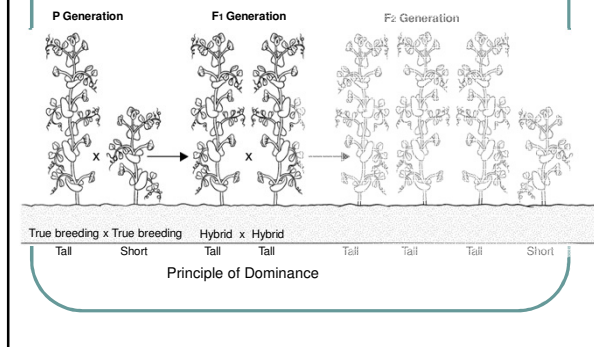

Principles of Dominance