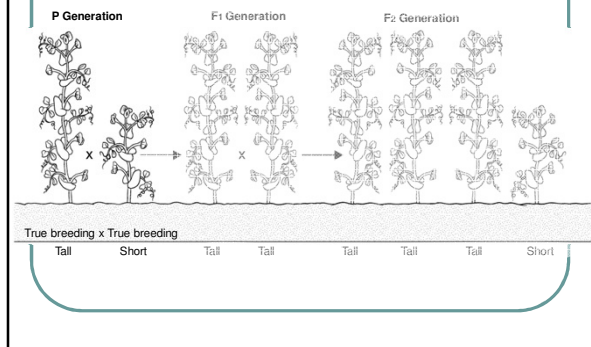

Principles of Dominance